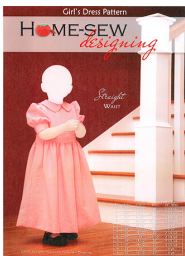

NURSING BODICE PATTERN FOR CAPE DRESS - SIZES 36-50

SKU: HSDLNBP-101
Price: \$5

PRINCESS BODICE PATTERN FOR CAPE DRESS - SIZES 34-50

SKU: HSDLPBP-101
Price: \$5

GIRL'S ELASTIC WAIST DRESS PATTERN - SIZES 6-8

SKU: HSDOGDP-101
Price: \$11.75

LITTLE GIRL'S BASIC WAIST DRESS PATTERN SIZES 1-5

SKU: HSDTDP-101
Price: \$9.50

GIRL'S DROP SHOULDER ELASTIC WAIST DRESS PATTERN - SIZE 10-12

SKU: HSDTGDP-101
Price: \$13.75