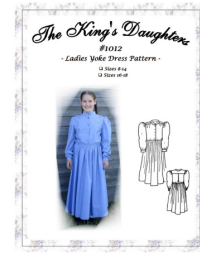

TABLE OF CONTENTS

Dress Patterns 2

DRESS PATTERNS

GIRLS PRAIRIE PATTERN SET - SIZES 2-7

SKU: 1001
Price: \$16.95

GIRLS PRAIRIE PATTERN SET - SIZES 8-14

SKU: 1001-1
Price: \$16.95

LADIES YOKE DRESS PATTERN - SIZE 8-14

SKU: 1012
Price: \$13.95

LADIES YOKE DRESS PATTERN - SIZE 16-18

SKU: 1012-1
Price: \$13.95

GIRLS YOKE DRESS PATTERN - SIZE 8-14

SKU: 1112
Price: \$12.95

BABY DRESS PACK PATTERN - SIZES SMALL - XLARGE

SKU: 3002
Price: \$12.95