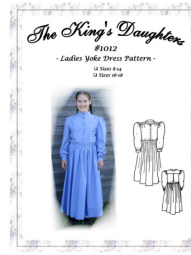

TABLE OF CONTENTS

Dress Patterns 2

DRESS PATTERNS

GIRLS PRAIRIE PATTERN SET - SIZES 2-7

SKU: 1001
Price: \$16.95

GIRLS PRAIRIE PATTERN SET - SIZES 8-14

SKU: 1001-1
Price: \$16.95

LADIES YOKE DRESS PATTERN - SIZE 8-14

SKU: 1012
Price: \$13.95

LADIES YOKE DRESS PATTERN - SIZE 16-18

SKU: 1012-1
Price: \$13.95

GIRLS YOKE DRESS PATTERN - SIZE 8-14

SKU: 1112
Price: \$12.95

BABY DRESS PACK PATTERN - SIZES SMALL - XLARGE

SKU: 3002
Price: \$12.95