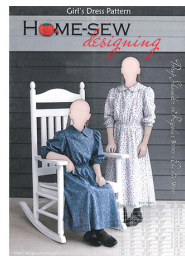

NURSING BODICE PATTERN FOR CAPE DRESS - SIZES 36-50

SKU: HSDLNBP-101
Price: \$5

PRINCESS BODICE PATTERN FOR CAPE DRESS - SIZES 34-50

SKU: HSDLPBP-101
Price: \$5

GIRL'S ELASTIC WAIST DRESS PATTERN - SIZES 6-8

SKU: HSDOGDP-101
Price: \$11.75

LITTLE GIRL'S BASIC WAIST DRESS PATTERN SIZES 1-5

SKU: HSDTDP-101
Price: \$9.50

GIRL'S DROP SHOULDER ELASTIC WAIST DRESS PATTERN - SIZE 10-12

SKU: HSDTGDP-101
Price: \$13.75