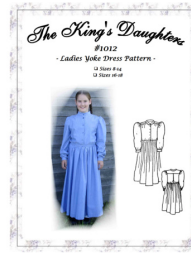

### DRESS PATTERNS

**GIRLS PRAIRIE PATTERN SET - SIZES 2-7**

**SKU: 1001**  
**Price: \$16.95**

**GIRLS PRAIRIE PATTERN SET - SIZES 8-14**

**SKU: 1001-1**  
**Price: \$16.95**

**LADIES YOKE DRESS PATTERN - SIZE 8-14**

**SKU: 1012**  
**Price: \$13.95**

**LADIES YOKE DRESS PATTERN - SIZE 16-18**

**SKU: 1012-1**  
**Price: \$13.95**

**GIRLS YOKE DRESS PATTERN - SIZE 8-14**

**SKU: 1112**  
**Price: \$12.95**

**BABY DRESS PACK PATTERN - SIZES SMALL - XLARGE**