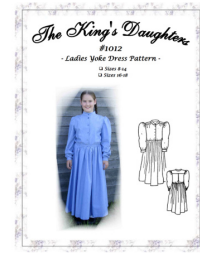

### DRESS PATTERNS

**GIRLS PRAIRIE PATTERN SET - SIZES 2-7**

**SKU: 1001**  
**Price: \$16.95**

**GIRLS PRAIRIE PATTERN SET - SIZES 8-14**

**SKU: 1001-1**  
**Price: \$16.95**

**LADIES YOKE DRESS PATTERN - SIZE 8-14**

**SKU: 1012**  
**Price: \$13.95**

**LADIES YOKE DRESS PATTERN - SIZE 16-18**

**SKU: 1012-1**  
**Price: \$13.95**

**GIRLS YOKE DRESS PATTERN - SIZE 8-14**

**SKU: 1112**  
**Price: \$12.95**

**BABY DRESS PACK PATTERN - SIZES SMALL - XLARGE**