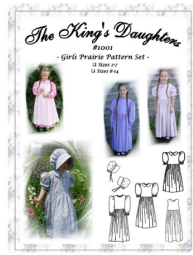

### DRESS PATTERNS

**GIRLS PRAIRIE PATTERN SET - SIZES 2-7**

**SKU: 1001**  
**Price: \$16.95**

**GIRLS PRAIRIE PATTERN SET - SIZES 8-14**

**SKU: 1001-1**  
**Price: \$16.95**

**LADIES YOKE DRESS PATTERN - SIZE 8-14**